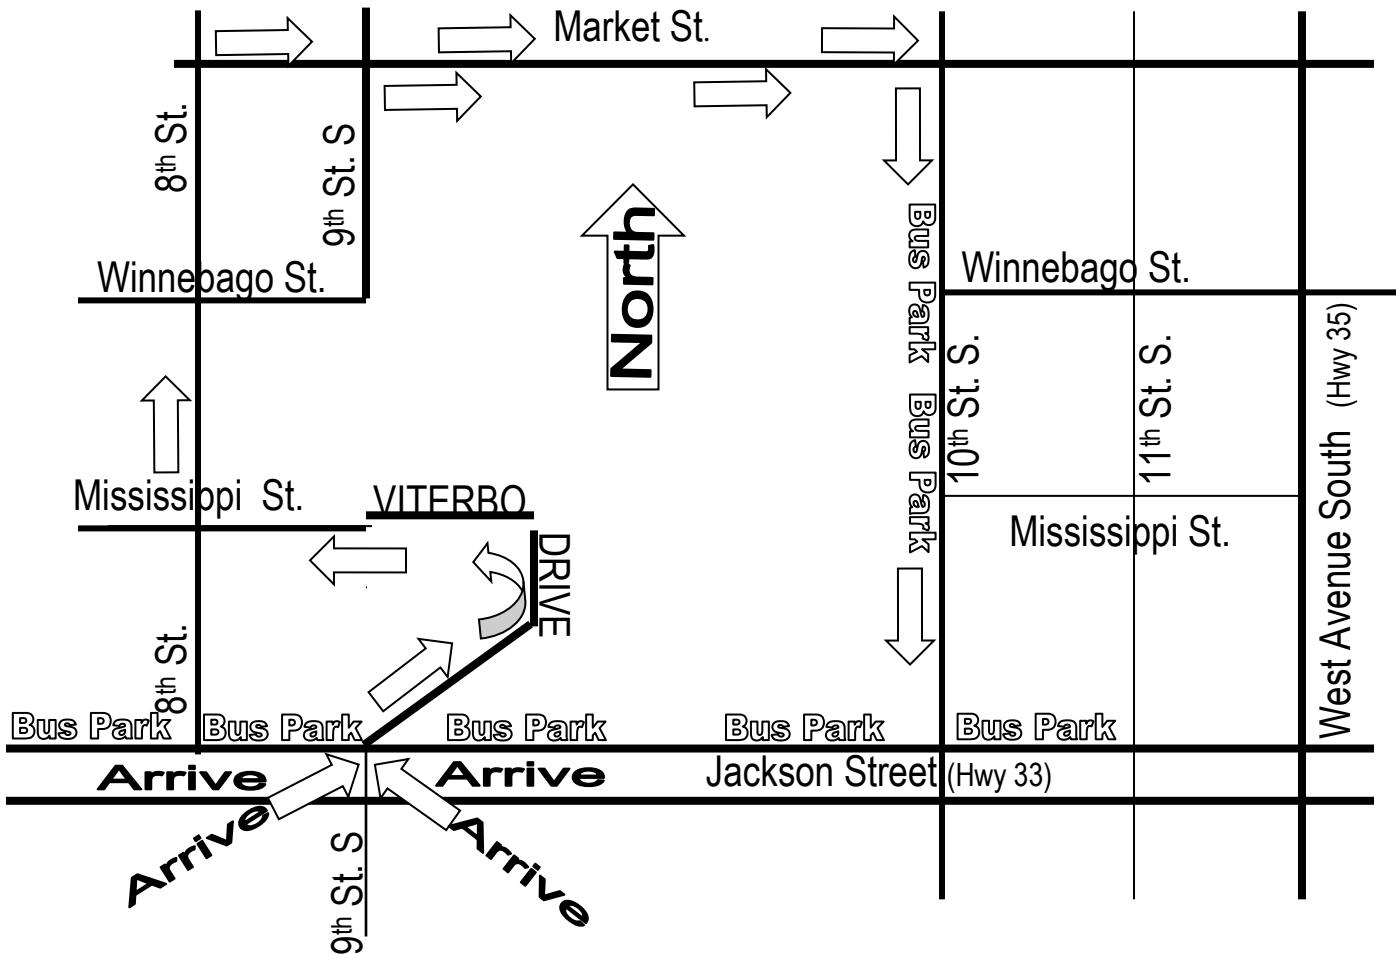

La Crosse Symphony Orchestra

Proudly present

Symphony for Youth

Bus Arrival & Departure Map / Instructions

Thursday, March 16, 2017 performances at 11am, 12:15pm & 1:30pm

ARRIVALS...FROM Jackson Street turn NORTH onto VITERBO DRIVE (Ninth 9th Street). (Watch for Bus Traffic Advisors) You will be directed to where the children can safely disembark. Exit after off-loading and turn right on 8th Street. Another right on Market Street. A third right on 10th Street. One more right, back onto Jackson Street. We have arranged to have this block cleared for bus parking. It will not hold all the buses, but it's a good start and the best we can do.

DEPARTURES...WILL BE FROM WHERE YOUR BUS IS PARKED ON JACKSON STREET.
BE CAREFUL!

There may be other buses also arriving at this time. The La Crosse Police Department has graciously volunteered assistance helping with traffic control. Drivers as always, **PLEASE DRIVE CAREFULLY.**